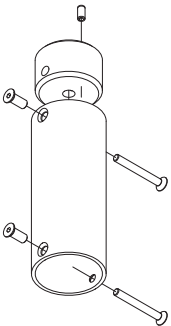

HEATSCOPE PURE / NEXT Extensions Manual

MHS-PN-DAH10-AB + MHS-PN-DAH10-WT
ø 40 mm x 100 mm

MHS-PN-DAH30-AB + MHS-PN-DAH30-WT
ø 40 mm x 300 mm

MHS-PN-DAH50-AB + MHS-PN-DAH50-WT
ø 40 mm x 500 mm

HEATSCOPE PURE / NEXT Extensions Manual