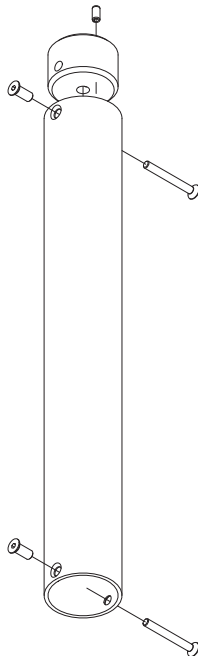

HEATSCOPE PURE / NEXT Extensions Manual

MHS-PN-DAH10-AB + MHS-PN-DAH10-WT
ø 40 mm x 100 mm

MHS-PN-DAH30-AB + MHS-PN-DAH30-WT
ø 40 mm x 300 mm

MHS-PN-DAH50-AB + MHS-PN-DAH50-WT
ø 40 mm x 500 mm

HEATSCOPE PURE / NEXT Extensions Manual

MHS-PN-DAH-300 + Mounting Equipment PURE / NEXT

2x MHS-PN-DAH-500 + MHS-PN-DAHADAP