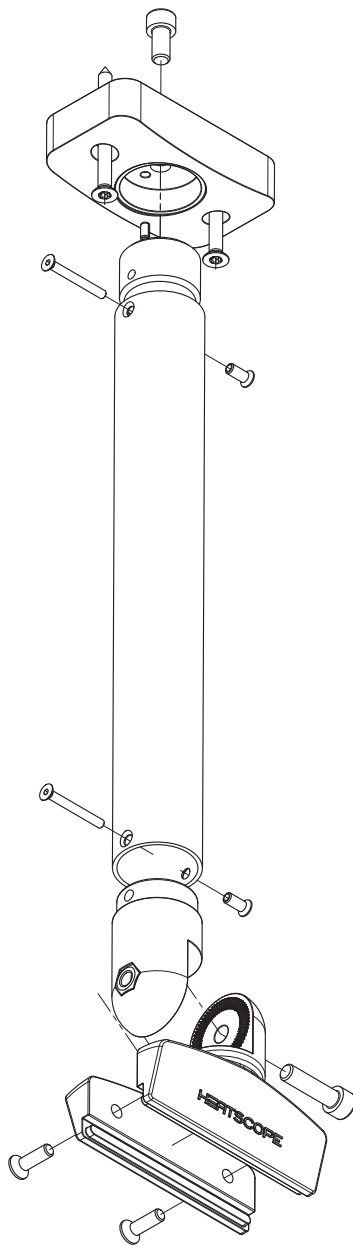

HEATSCOPE PURE / NEXT Extensions Manual

MHS-PN-DAH10-AB + MHS-PN-DAH10-WT
ø 40 mm x 100 mm

MHS-PN-DAH30-AB + MHS-PN-DAH30-WT
ø 40 mm x 300 mm

MHS-PN-DAH50-AB + MHS-PN-DAH50-WT
ø 40 mm x 500 mm

HEATSCOPE PURE / NEXT Extensions Manual

MHS-PN-DAH-300 + Mounting Equipment PURE / NEXT

2x MHS-PN-DAH-500 + MHS-PN-DAHADAP