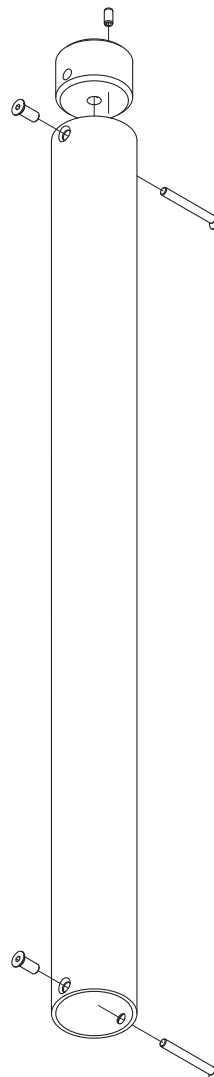

HEATSCOPE PURE / NEXT Extensions Manual

MHS-PN-DAH10-AB + MHS-PN-DAH10-WT
ø 40 mm x 100 mm

MHS-PN-DAH30-AB + MHS-PN-DAH30-WT
ø 40 mm x 300 mm

MHS-PN-DAH50-AB + MHS-PN-DAH50-WT
ø 40 mm x 500 mm

HEATSCOPE PURE / NEXT Extensions Manual

MHS-PN-DAH-300 + Mounting Equipment PURE / NEXT

2x MHS-PN-DAH-500 + MHS-PN-DAHADAP